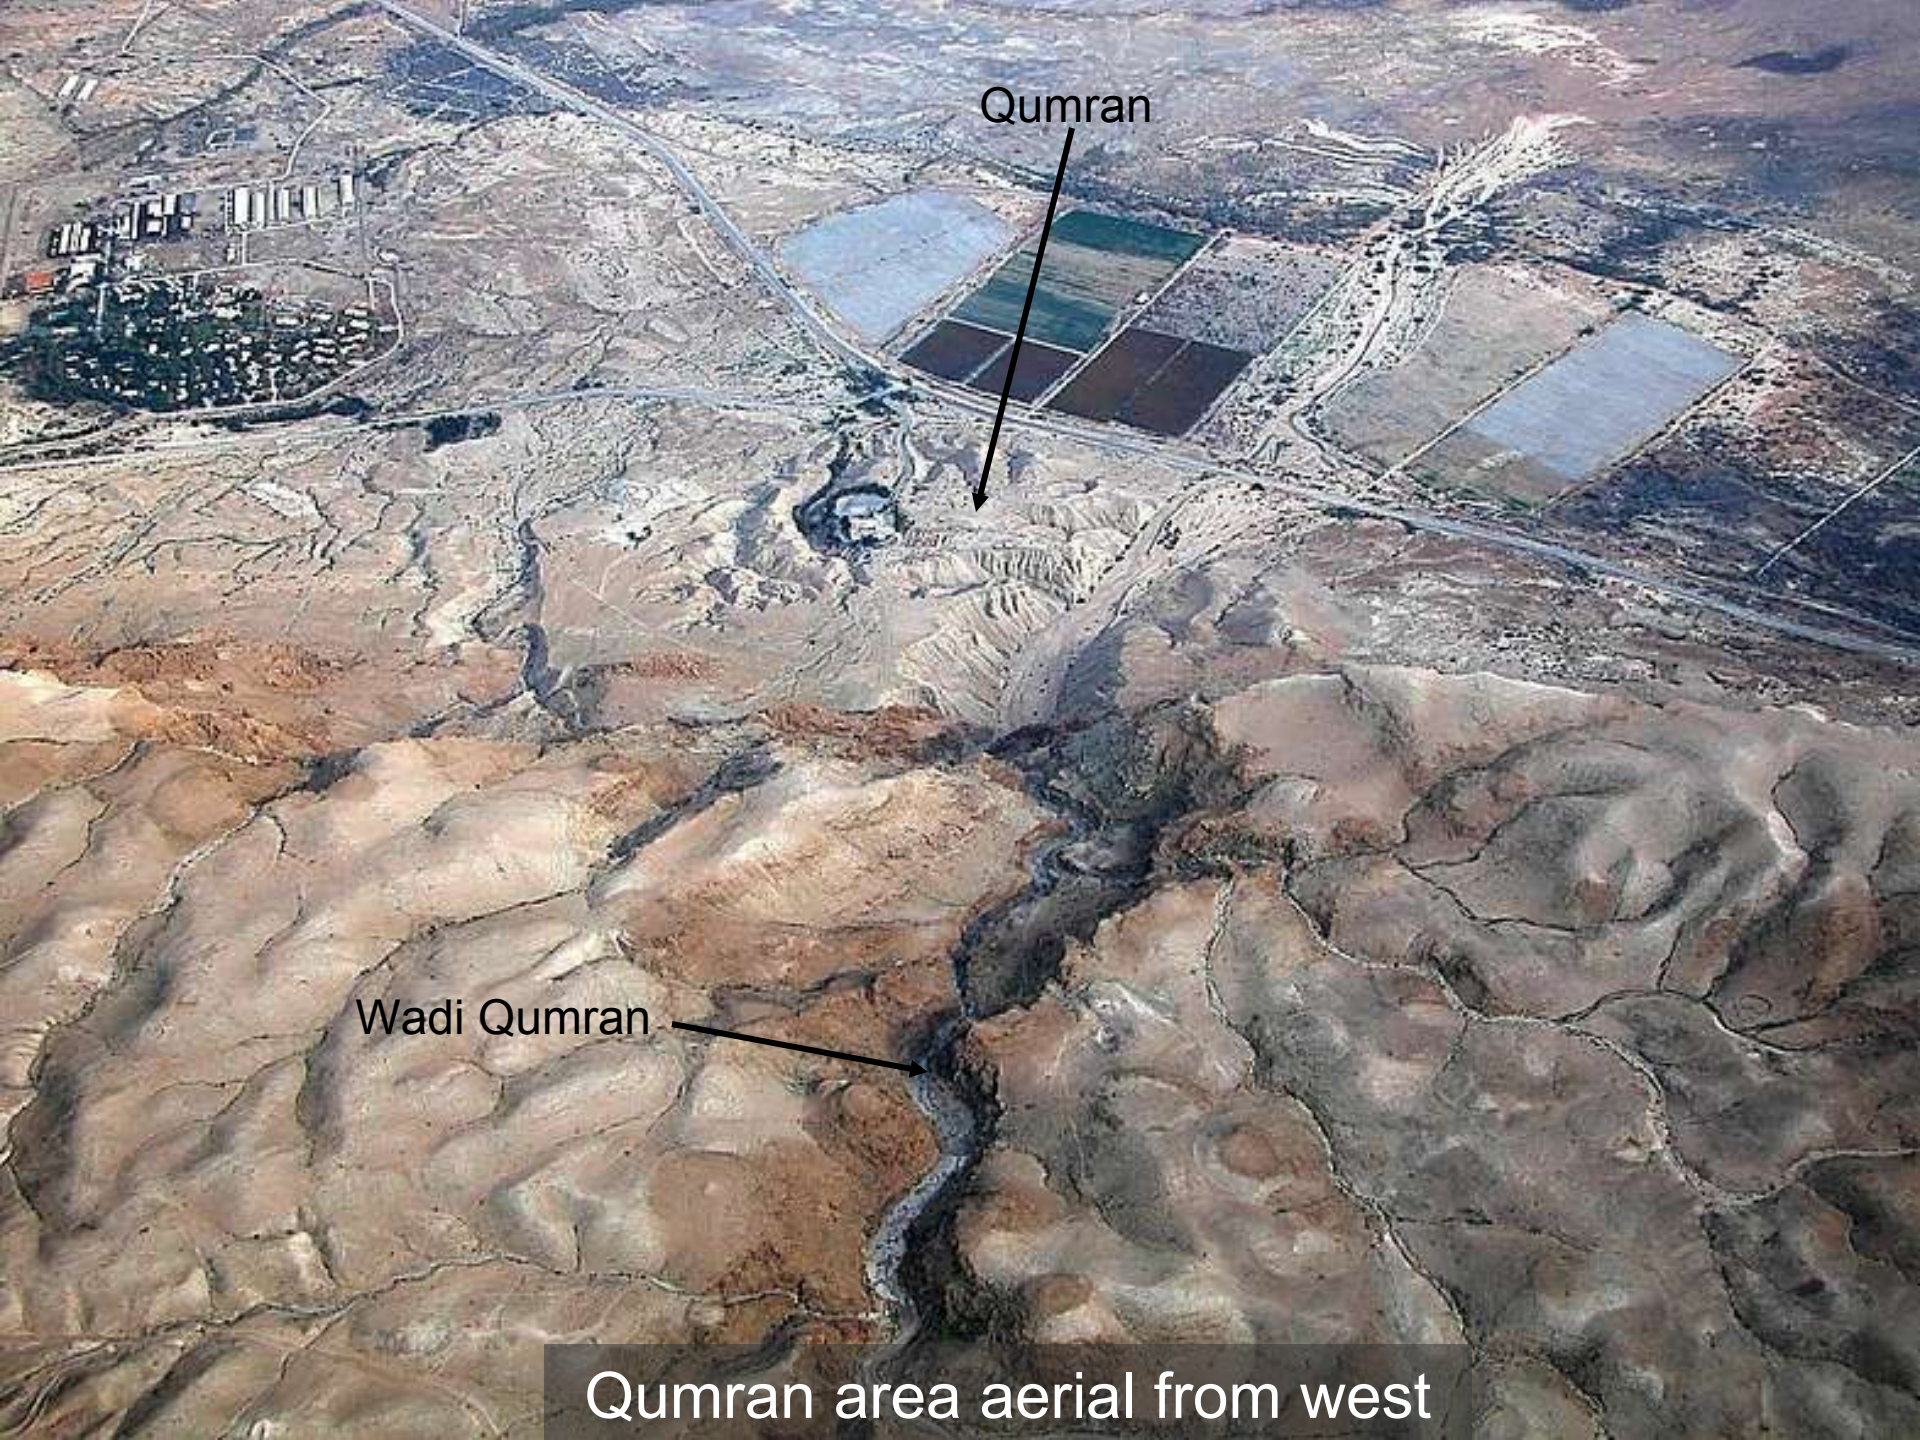

Mt. Nebo

Qumran

Dead Sea northern end and Qumran aerial from west

Qumran Cave 4

Qumran

Wadi Qumran

Qumran area aerial from west

Qumran water channel

Moab ^{H1}

Amon River

Kir-

Haserseth

Bozrah

Dana Canyon

Zoar

Qumran ^{H1}

Bozrah – SE (Edom)

Zoar - SE

Kir Haserseth NW (Moab)

Aroer & the Aarnon River SE

Wadi Buston – N

L2-Eastern Negev

Ammon

Moab⁰¹

Beer-Sheba

L2 - Eastern Negev

Arad - N

Maale Aqrabbim from distance with fort
-Maale Aqrabbim – Ascent of Scorpions-

Maale Aqrabbim looking down switchbacks

Machtsh Qatan from east

Machtesh Qatan interior

Mampsis - W