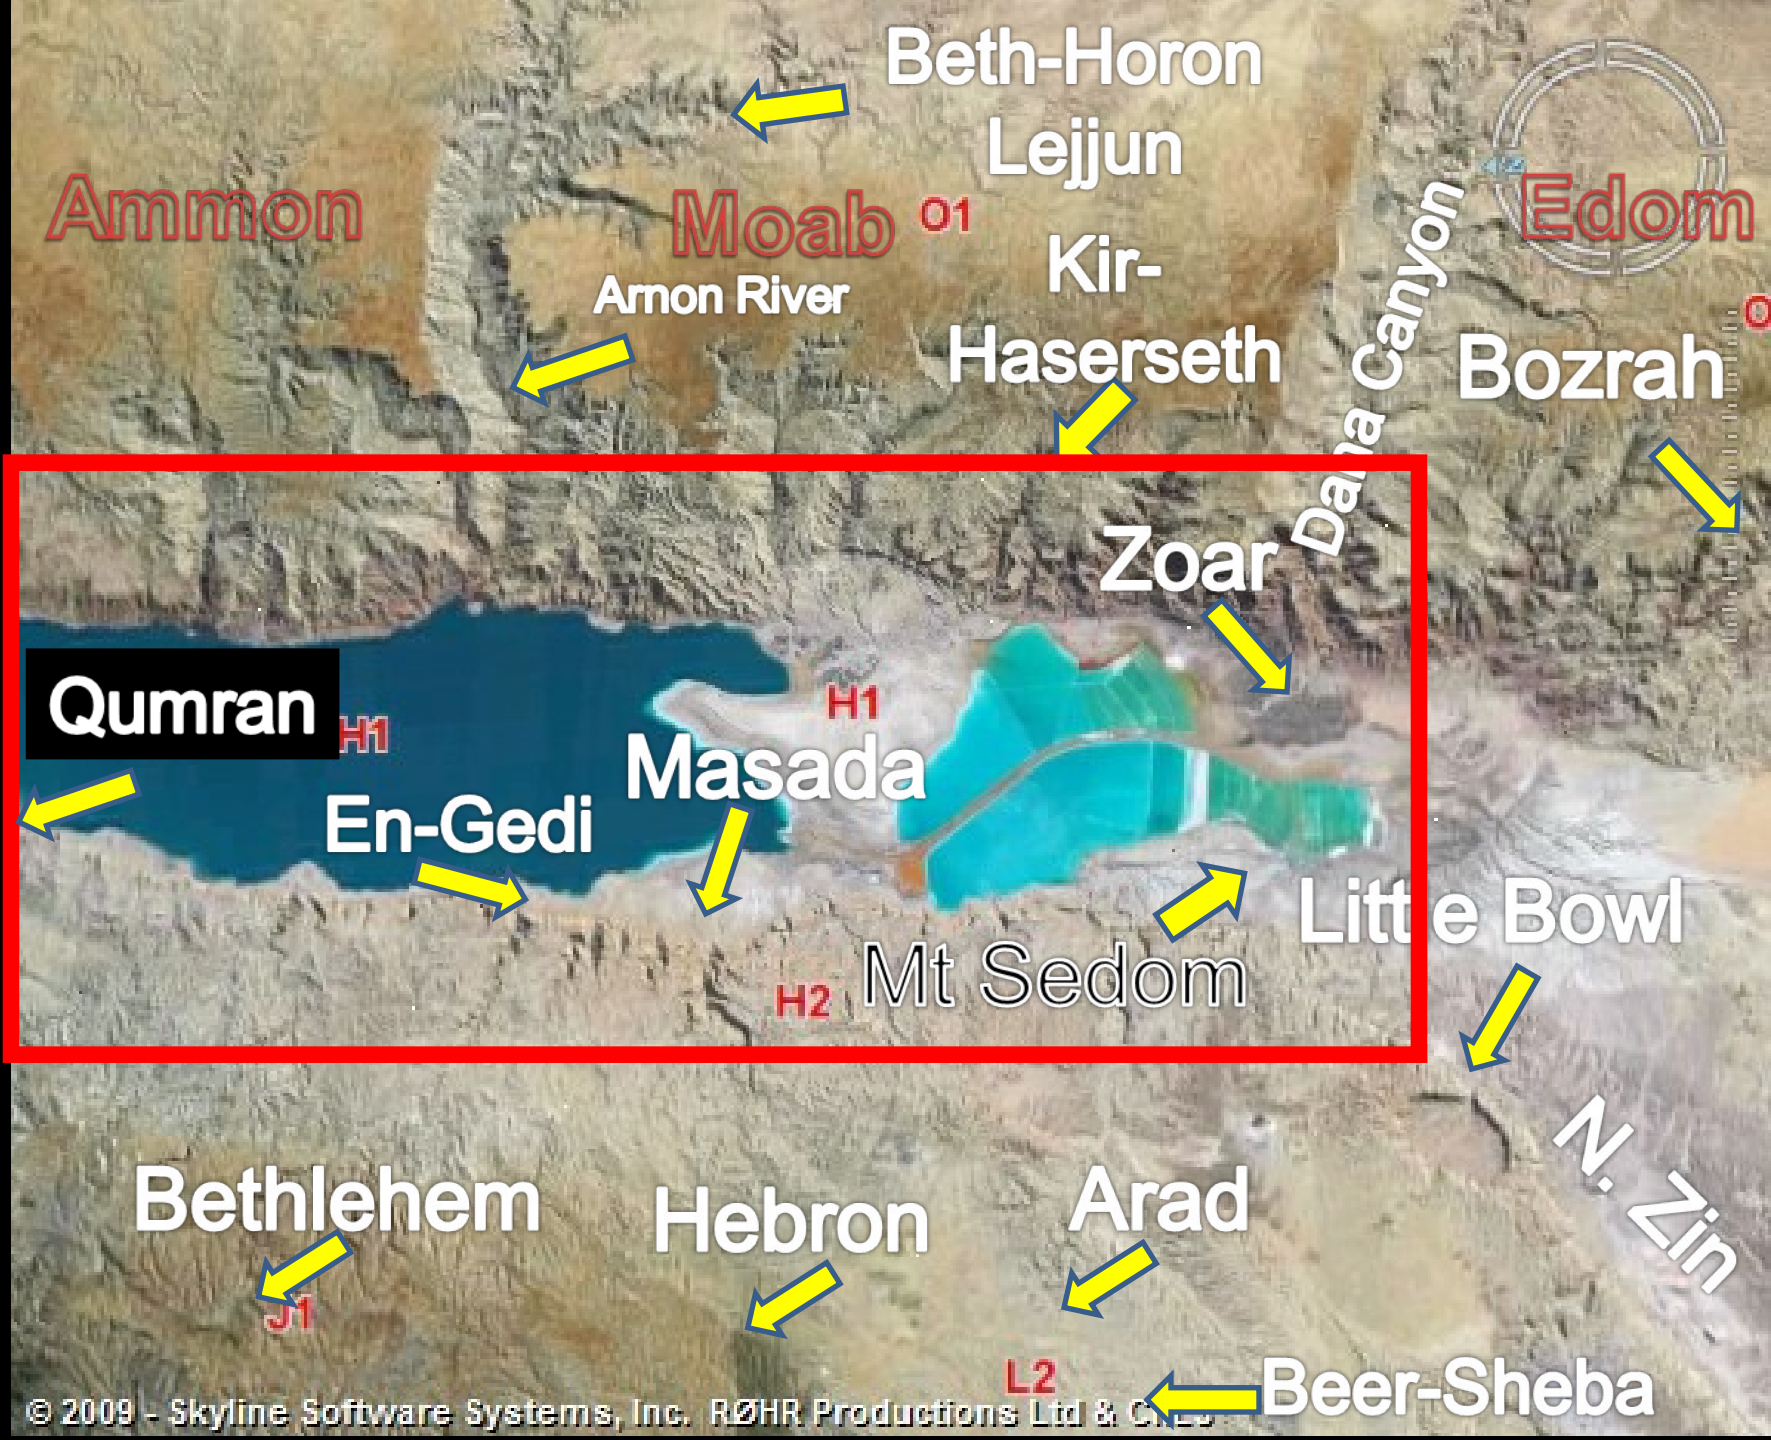

Edom

Beth-Horon

Lejjun

Kir-

Haserseth

Bozrah

Amon River

Dana Canyon

H1

H1

H2

J1

L2

L2-Eastern Negev

H1-Dead Sea & Lisan

Dead Sea aerial from west

Ammon

Moab⁰¹

Beth-Horon

Lejjun

Edom

Amon River

Kir-

Haserseth

Bozrah

Dana Canyon

Zoar

Qumran^{H1}

En-Gedi

Masada^{H1}

H1

H2