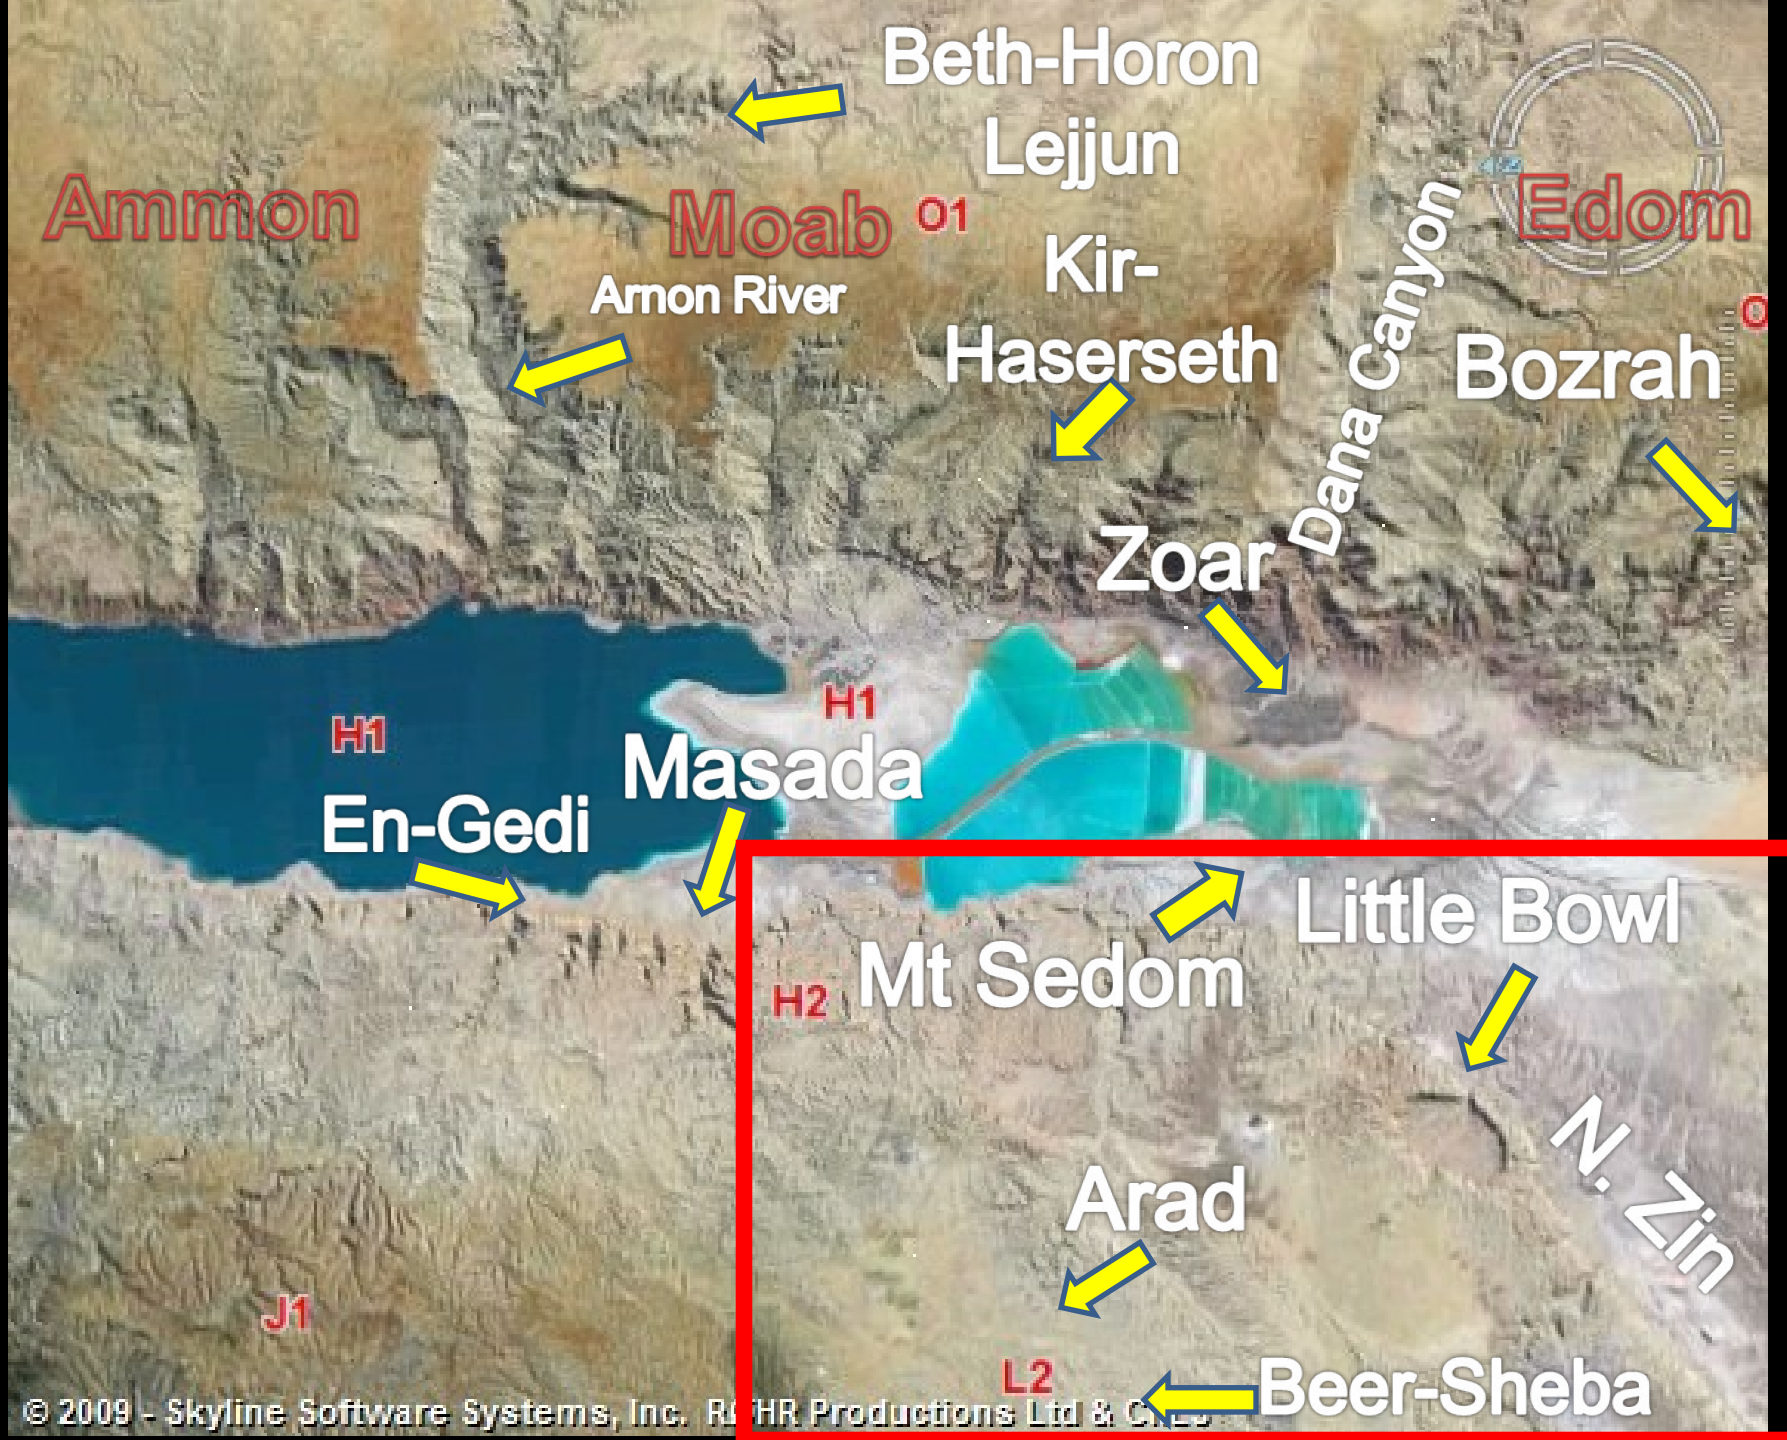

Beth-Horon

Lejjun

Moab ^{H1}

Edom

Amon River

Kir-

Haserseth

Bozrah

H2

J1

L2

Machaerus – NW (Moab region in Herod
Antipas region in NT)

Macherus from east

Dibon - N

Fields of Moab south of Arnon

O1-Moab / Edom

Bozrah – SE (Edom)

Zoar - SE

Kir Haserseth NW (Moab)

Aroer & the Aarnon River SE

Wadi Buston – N

L2-Eastern Negev

Ammon

Moab⁰¹

Beth-Horon
Lejjun

Edom

Amon River

Kir-

Haserseth

Bozrah

Dana Canyon

Zoar