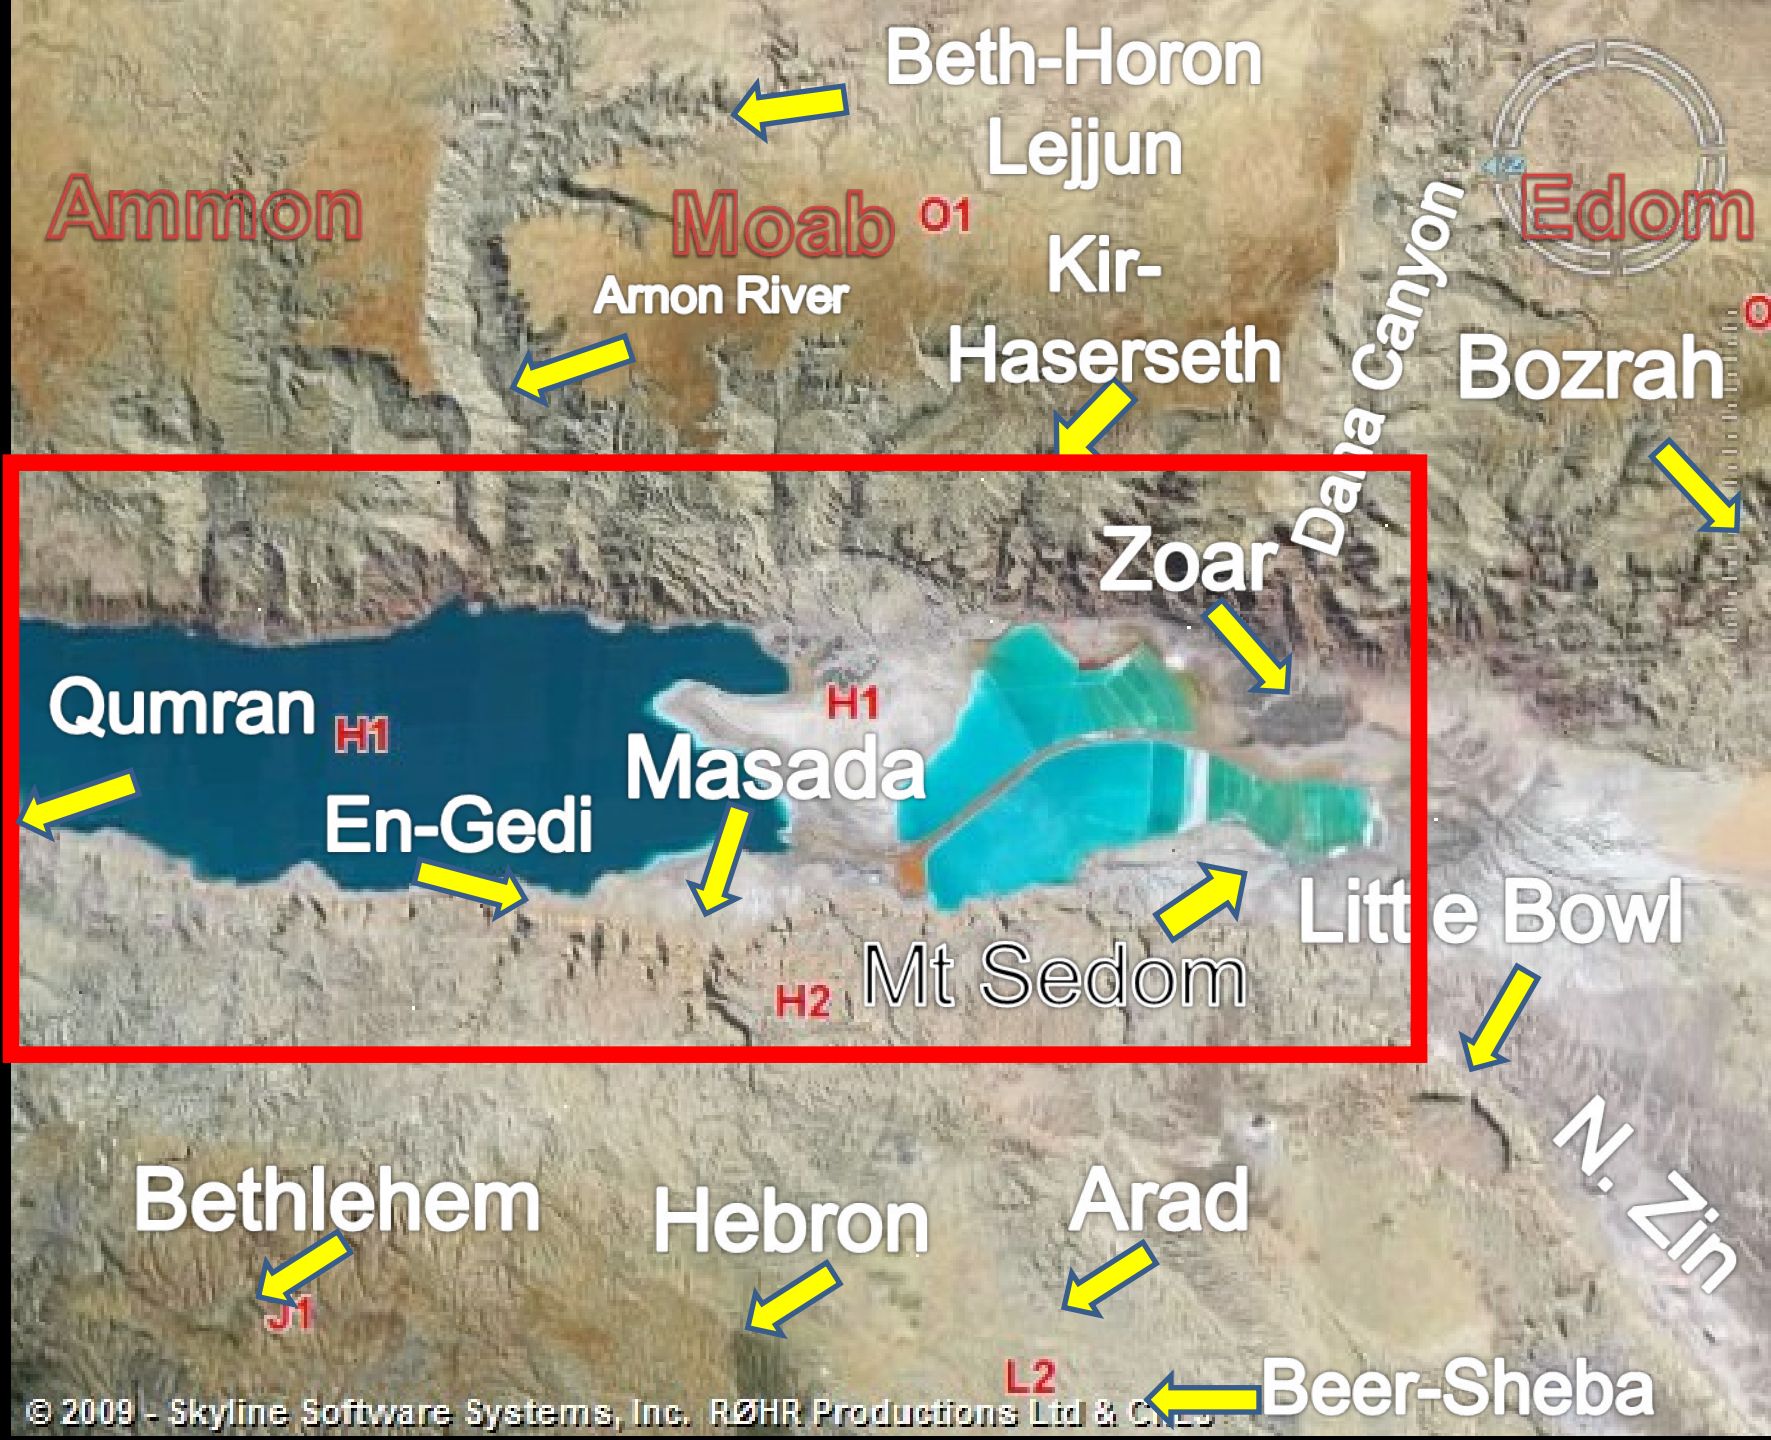

Edom

Beth-Horon

Lejjun

Kir-

Haserseth

Bozrah

Amon River

Dana Canyon

H1

H1

H2

J1

L2

L2-Eastern Negev

H1-Dead Sea & Lisan

Dead Sea aerial from west

Ammon

Moab⁰¹

Beth-Horon

Lejjun

Edom

Amon River

Kir-

Haserseth

Bozrah

Dana Canyon

Zoar

Qumran^{H1}

En-Gedi

Masada^{H1}

H1

H2