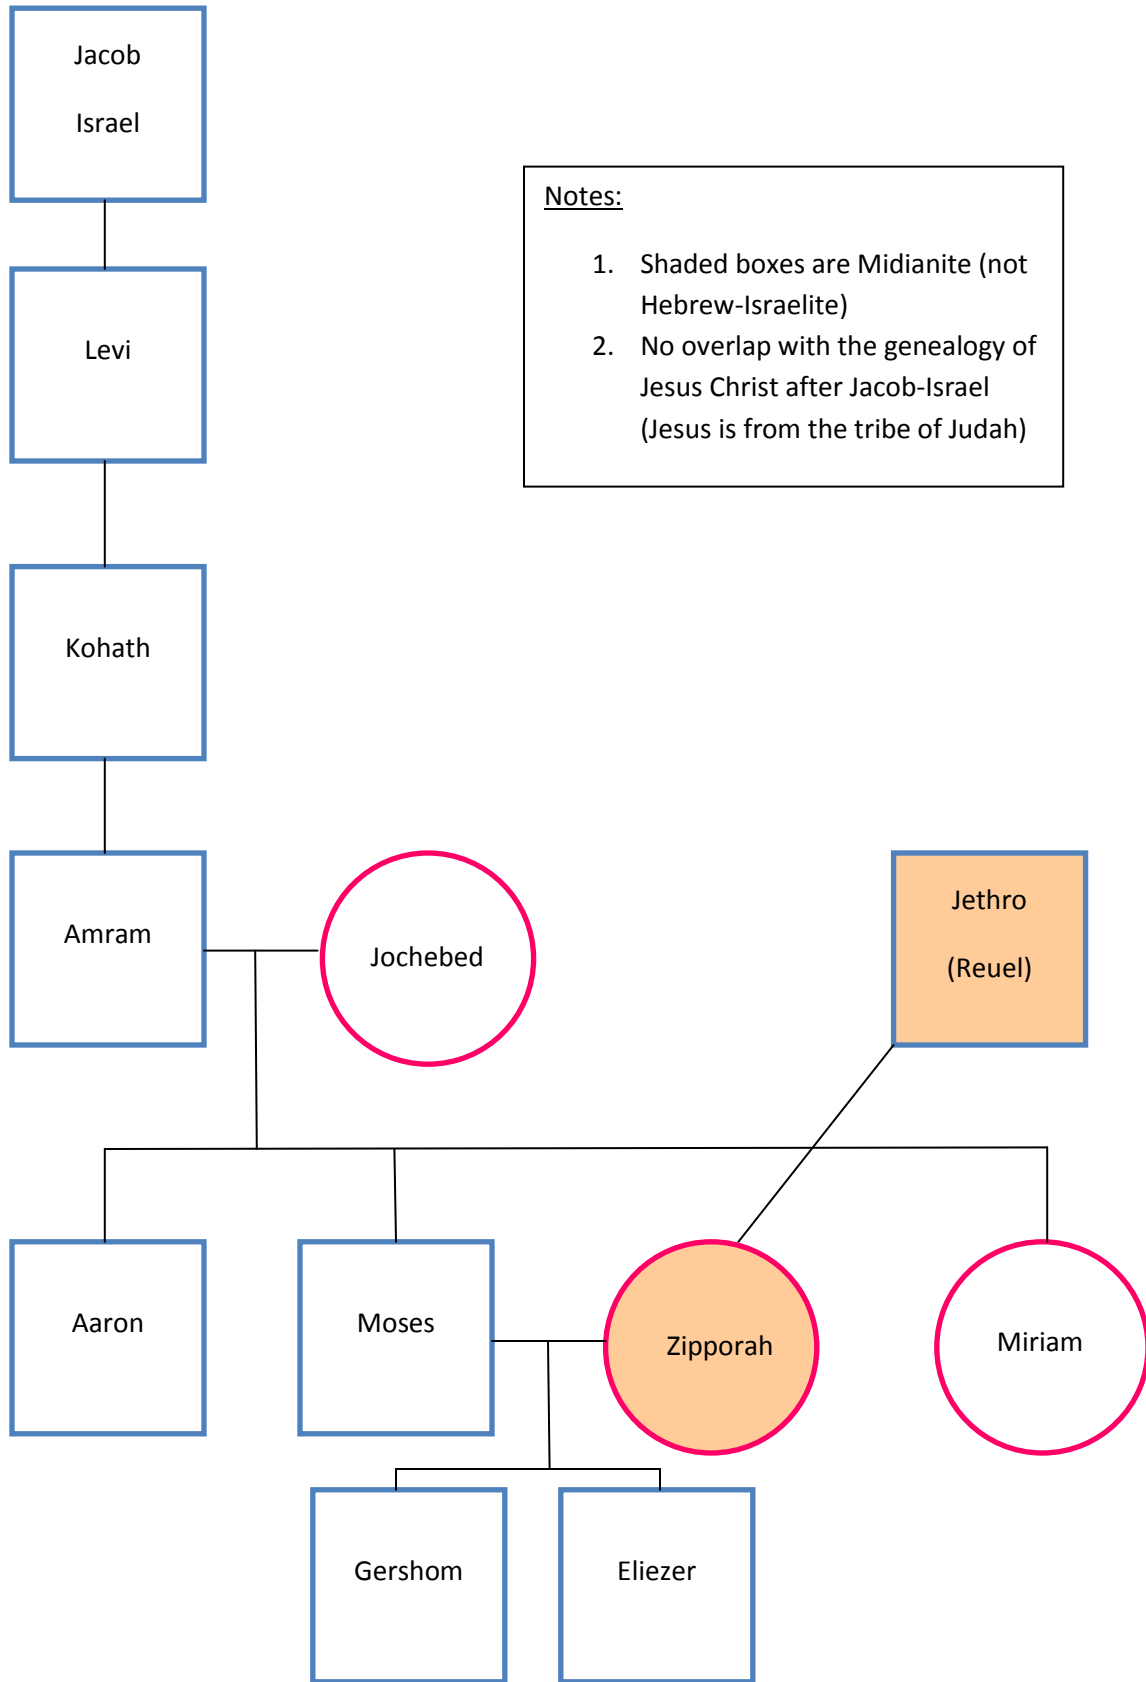

Genogram of Moses and Zipporah

Notes:

1. Shaded boxes are Midianite (not Hebrew-Israelite)
2. No overlap with the genealogy of Jesus Christ after Jacob-Israel (Jesus is from the tribe of Judah)